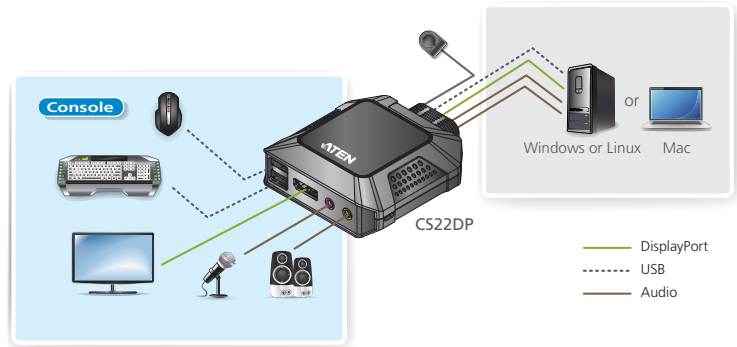

# 2-Port USB DisplayPort Cable KVM Switch with Remote Port Selector

## CS22DP

- The CS22DP 2-Port USB DisplayPort Cable KVM Switch is a control unit that allows access to two computers from a single USB and DisplayPort console (keyboard, video and mouse) with audio. With the CS22DP, you can quickly and effortlessly switch between two DisplayPort computers using a convenient remote port selector pushbutton.

The CS22DP supports multiplatform operations allowing you to switch between two PC's running different operating systems. Moreover, the compact design allows for an efficient and tidy installation, providing an ideal space-saving solution to keep your desk well-organized.

### Features

- One KVM console controls two USB DisplayPort computers
  - Superior video quality – up to 2560 x 1600 @ 60Hz
  - Computer selection via Remote Port Selector
  - OS Support: Windows, Mac and Linux
  - Supports DisplayPort Dual-Mode (DP++)\* for directly outputting single-link HDMI and/or DVI signals via an externally powered DisplayPort-to-HDMI/DVI DP++ adapter
  - Supports microphone and speakers
  - The USB ports can be used for USB peripheral sharing\*\*
  - Supports USB hot-plugging
  - HDCP Compatible
  - Bus-powered
- \* DisplayPort Dual-Mode (DP++) requires the use of a powered DP++ adapter. The graphics source must be DP++ compliant.
- \*\* The CS22DP may require an external power supply via a micro USB port